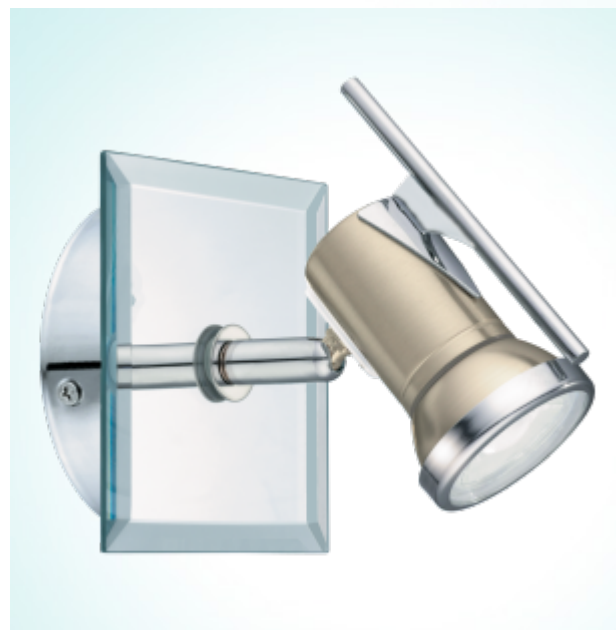

94981

TAMARA 1

General Information

Article:	94981
Lighting Type:	spot
Collection:	Style
EAN Code:	9002759949815

Dimensions

Depth:	110 mm
Width:	110 mm
Weight:	0.602 kg

Illuminant

Socket:	GU10
Illuminant:	GU10-LED
Delivery:	incl.
Wattage:	1x 3.3W
Luminous Flux:	1x 240 lm
Luminous Colour:	3000K warm white
Average Lifetime:	15,000 h
Colour Rendering Index:	>80 Ra
Energy Efficiency:	A+
Suitable for:	A++ - B
kWh/1000:	3.00
Info on Recycling:	more Information

Detailed Information

Material & Colour

Enclosure Material:	steel
Enclosure Colour:	satın nickel, chrome
Glass / Shade Material:	mirror

Technical Information

Protection Rating:	IP44
Protection Class:	2
Line Voltage:	220-240V,50/60Hz
Operation Voltage:	220-240V,50/60Hz

LED

Technical changes reserved